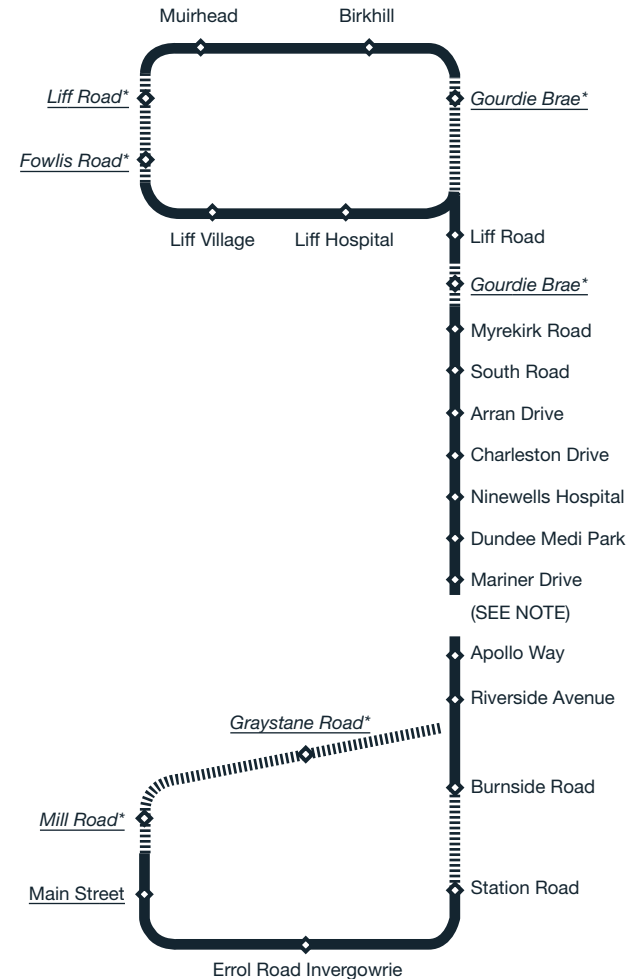

Special Note:- The 1309, 1439, 2004 and 2112 depart from Liff School (Turning Circle).

51

Route: City Centre – Fowlis

From City Centre, Seagate to Commercial Street and then Meadowside, Panmure Street, Euclid Crescent, Ward Road, West Marketgait, Lochee Road, Logie Street, High Street, Coupar Angus Road, South Road, Myrekirk Road, Gourdie Brae, Church Road, Fowlis Road, Kirk Road and then to Smiddy Brae.

51

Service 51: Liff School – City Centre

From Liff School to Liff Hospital, Gourdie Brae, Myrekirk Road, South Road, Coupar Angus Road, High Street, Logie Street, Lochee Road, West Marketgait, West Bell Street, Courthouse Square, Ward Road, Euclid Crescent, Panmure Street, Meadowside, Commercial Street and then to Seagate.

Terminus Points:-

City Centre, Seagate, Ninewells Hospital, Bus Stance, Invergowrie, Errol Road, Liff School (Turning Circle), Fowlis, Smiddy Brae

Hail and Ride will be in operation where the route description is underlined in italics.

Observes all recognised Bus Stops along this route apart from the Hail and Ride section.

30 31 51

NOTE Services will terminate at Mariner Drive until 24 January 2010 thereafter services will extend into Invergowrie

|||| Hail & Ride will be in operation where it is underlined and in italics

national express **Dundee**

Bus Timetable

30

Invergowrie* - Ninewells Hospital - Liff Hospital - Invergowrie*
via Fowlis, Muirhead and Birkhill

31

Invergowrie* - Ninewells Hospital - Liff Hospital - Invergowrie*
via Birkhill, Muirhead and Fowlis

51

City Centre - Liff - City Centre
(2 journeys only)